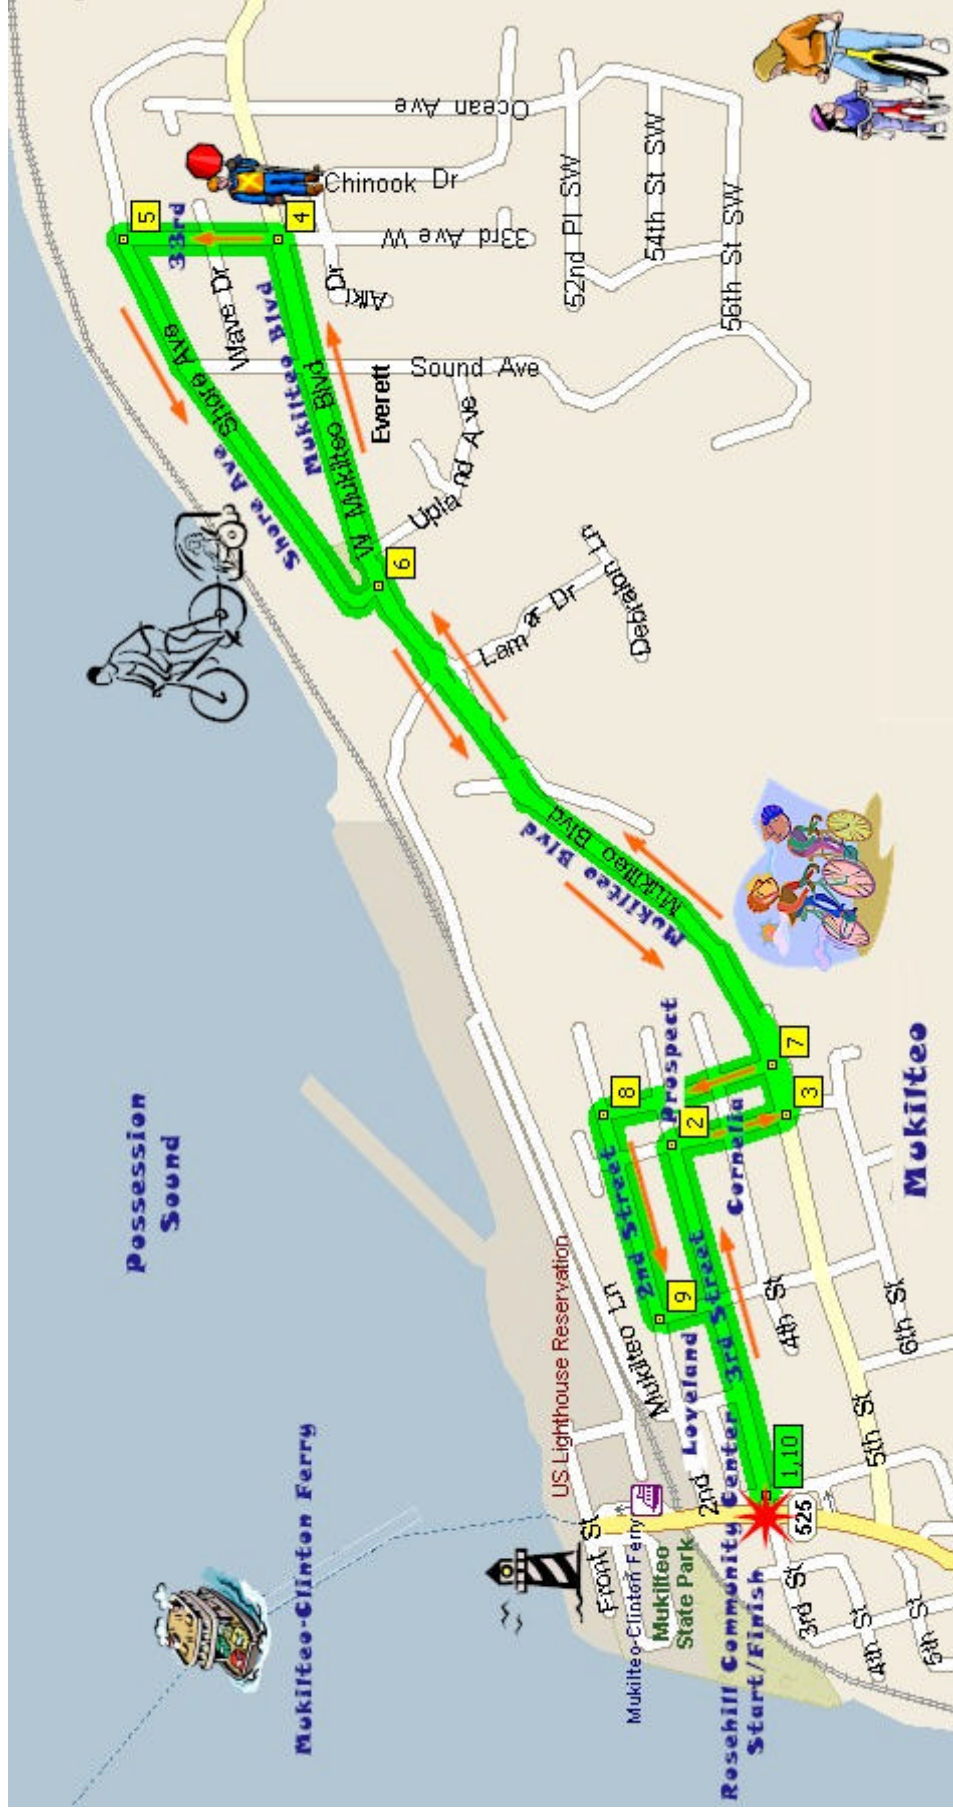

Tour de Muk

Family Fun Ride - 3.2 Miles

Tour de Muk is part of Mukilteo's Lighthouse Festival,
see www.mukilteofestival.org for more information.

Mile		Instruction	For
1	0.0	Depart <i>Rosehill Community Center</i> on 3rd Street.	0.3 mi
2	0.3	R Cornelia Avenue.	0.2 mi
3	0.5	L 5th Street / Mukilteo Boulevard.	1.0 mi
4	1.5	L 33rd Avenue W. - Stop and cross with Flagger at this intersection.	0.1 mi
5	1.6	L Shore Avenue.	0.4 mi
6	2.0	R Mukilteo Boulevard / 5th Street.	0.6 mi
7	2.6	R Prospect Avenue.	0.2 mi
8	2.8	L 2nd Street.	0.2 mi
9	3.0	L Loveland Avenue - climb short hill.	0.1 mi
	3.1	R 3rd Street.	0.1 mi
10	3.2	Return to <i>Rosehill Community Center</i> on 3rd Street.	

Follow all Traffic Laws; Yield to Cars; Pass other Riders with care.

Tour de Muk Family Fun Ride - 3.2 Miles

Tour de Muk is part of Mukilteo's Lighthouse Festival
 see www.mukilteofestival.org for more information.